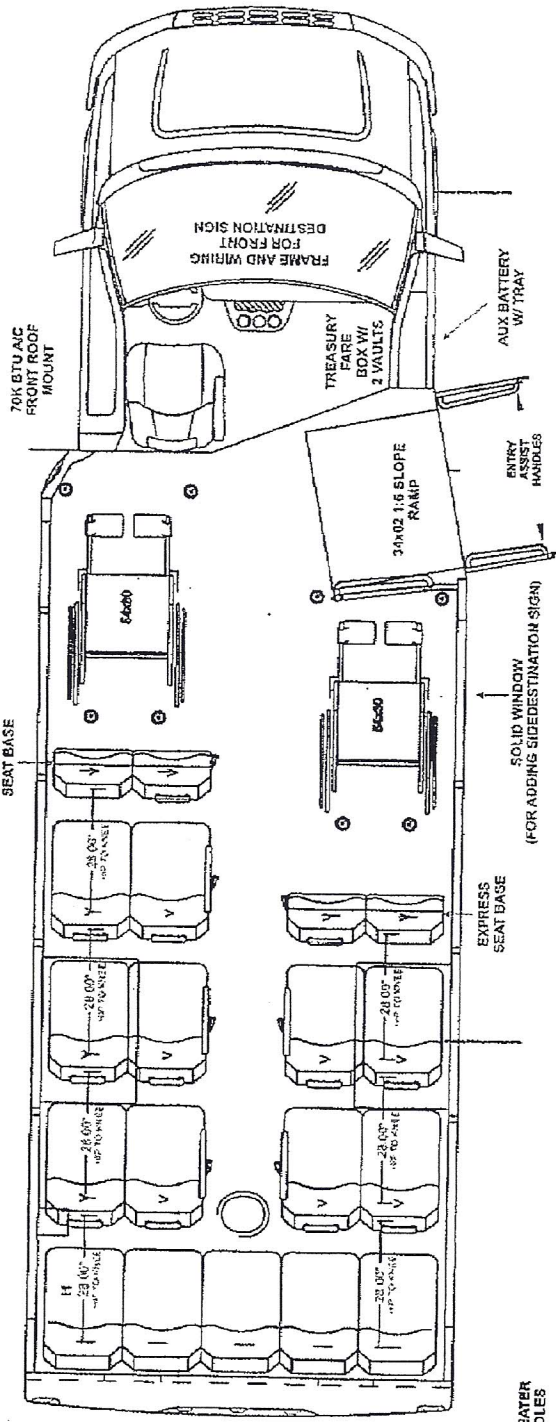

stock # 13445

317" OVERALL LENGTH

207" INTERIOR LENGTH

REAR WINDOW

95" OVERALL

91" INTERIOR

14 # 65K AUX HEATER
V = GRAB HANDLES

19" WHEELBASE

FILE NAME: 1911B.15.2.5-LWC HOLLAND BUS-DEMO GAS
SOM 28
191" WB
19 PASS
15 AMB / 2 WC
14,200 GVWR

Rev 4: 2/1/10

Approval: